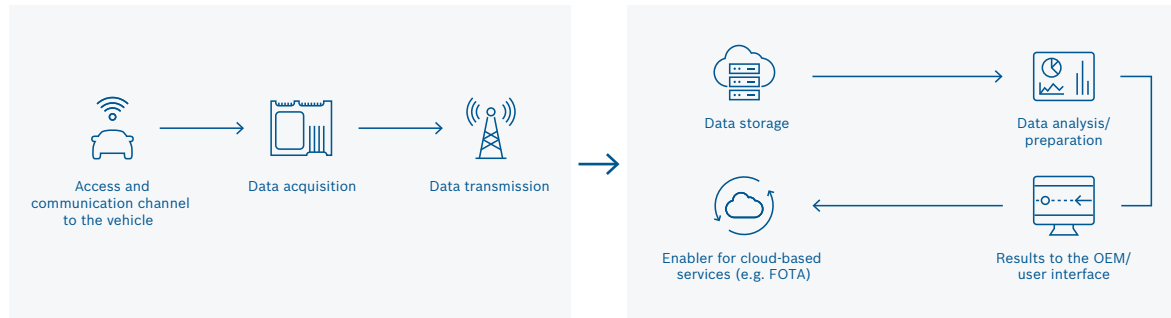

Vehicle Management Platform

The connectivity solution for cloud-based services

Connected mobility

One consistent solution for the entire vehicle life cycle

Basic software module

Data management module

efficient

thanks to a consistent connectivity solution throughout the entire vehicle life cycle

flexible

because of software modules tailored to the customer independent of the hardware used

economical

thanks to faster market maturity and reduced effort for validation and field data/vehicle management

- ▶ The Vehicle Management Platform enables vehicle connectivity and cloud-based services from development to volume production.
- ▶ The software and infrastructure platform thus provides secure access to vehicle data from anywhere, and enables remote firmware updates.
- ▶ This makes the Vehicle Management Platform an enabler for cloud-based services such as FOTA, Predictive Diagnostics and fleet management.
- ▶ It can be used for all vehicle segments, including passenger cars, commercial vehicles, off-highway vehicles and two-wheelers.